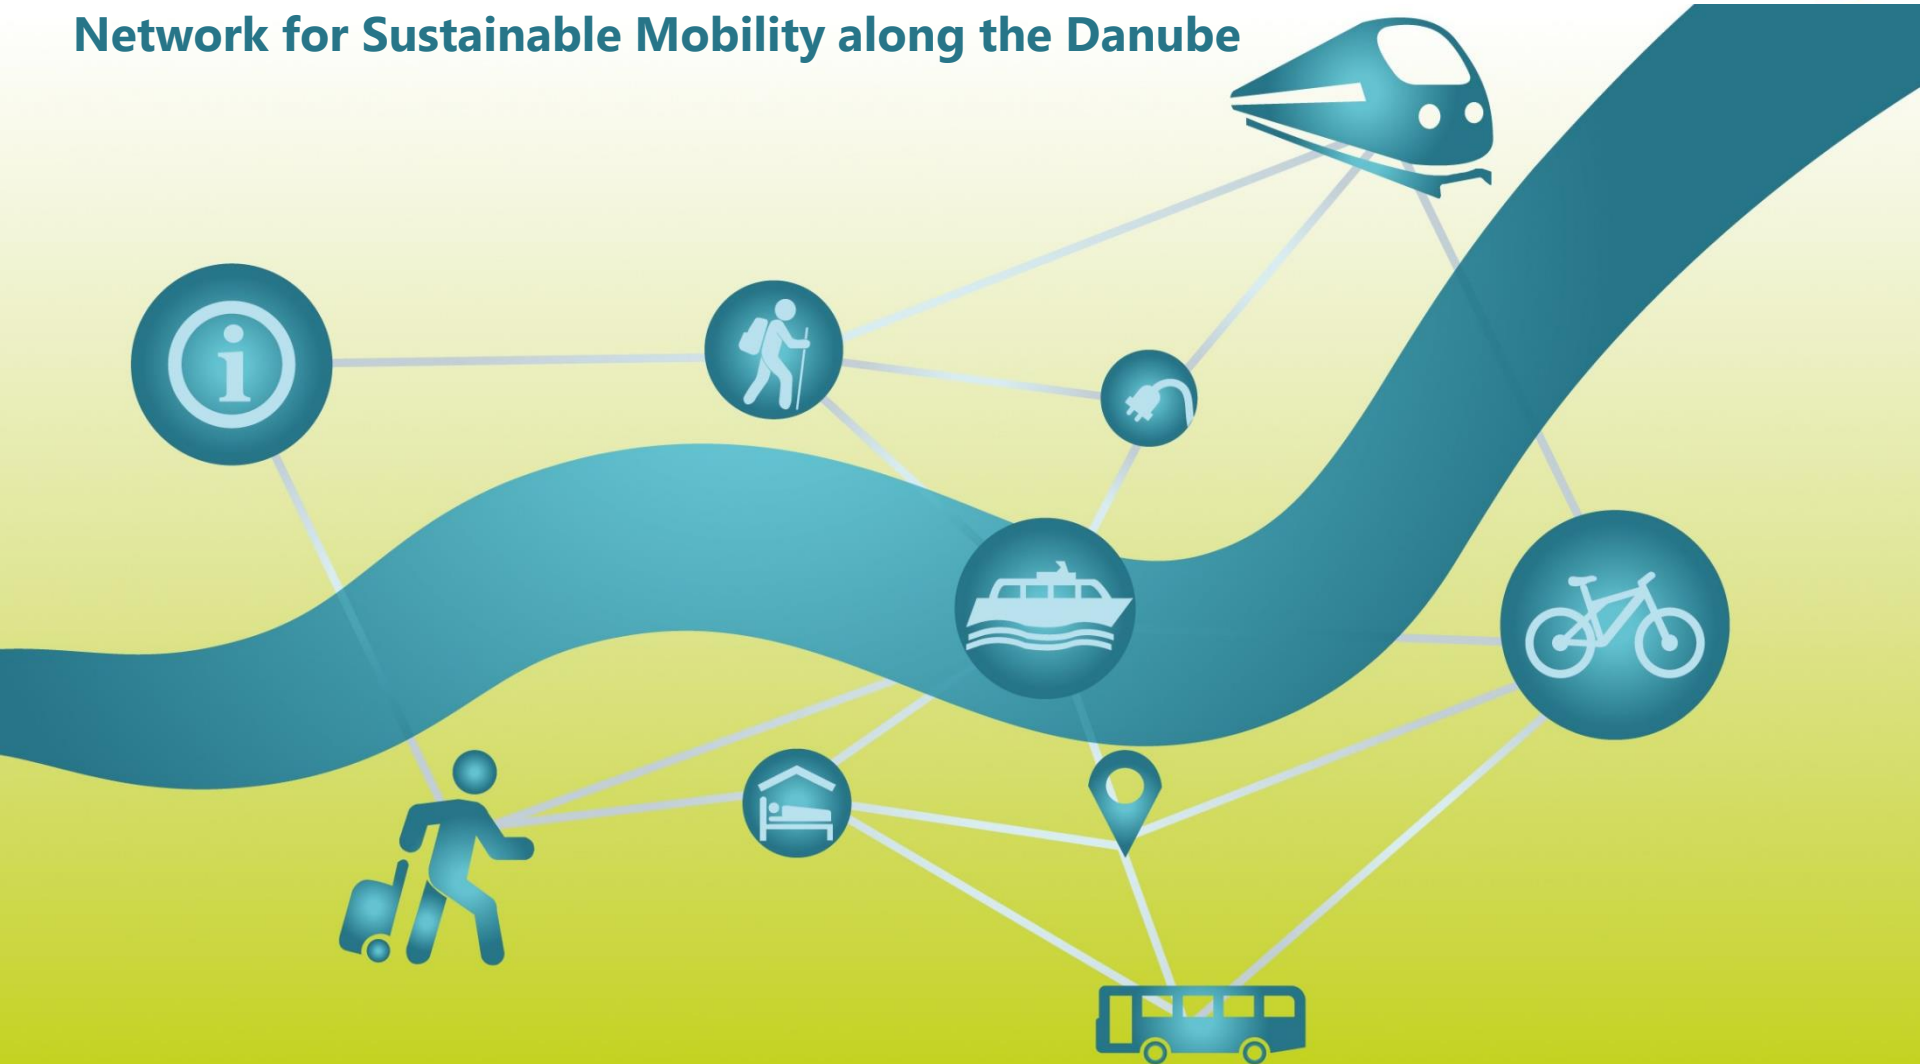

# Transdanube.Pearls

Network for Sustainable Mobility along the Danube

## Network for Sustainable Mobility along the Danube

 EUSDR – Annual Forum  
October 18th 2018

 Veronika Wierer